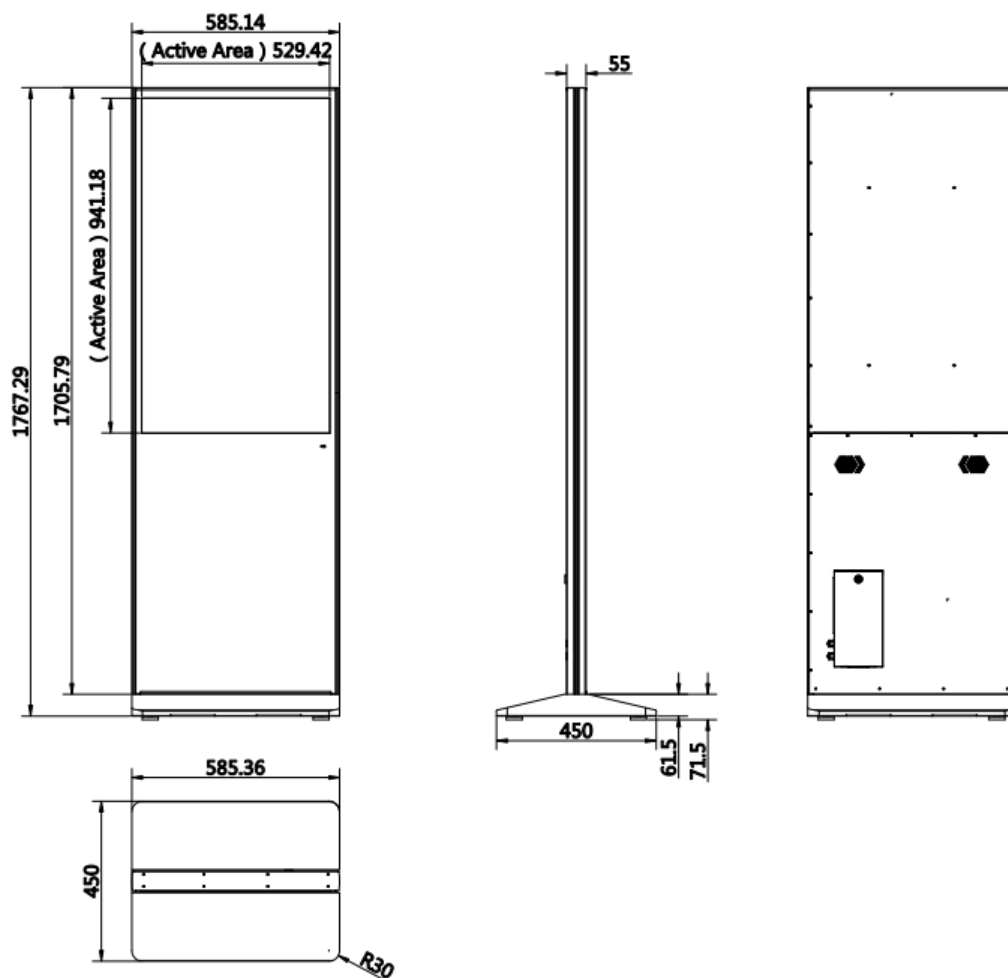

▪ Specification

Model		DS-D6043UL-B/S
Display	Viewing Angle	178° (H) /178° (V)
	Contrast Ratio	5000:1
	Screen Size	42.5 inch
	Active Display Area	941.184 (H) mm x 529.416 (V) mm
	Backlight	D-LED
	Pixel Pitch	0.2451(H) mm x 0.2451 (V) mm
	Resolution	3840 × 2160
	Brightness	500 cd/m ²
	Color Depth	8 bit, 16.7 M
	Response Time	6.5 ms
	Color Gamut	72% NTSC
	Reliability	7 × 24 H
	Refresh Rate	60 Hz
Built-in System	Operation System	Android 8.1.0
	Processor	Cortex-A17, 4-core, main frequency 1.6 GHz
	Memory	2 GB
	Built-in Storage	16 GB EMMC
Interface	Video & Audio Input	AUDIO IN × 1, HDMI IN × 2, VGA IN × 1
	Video & Audio Output	AUDIO OUT × 1
	Network Interface	LAN × 1, Wi-Fi
	Data Transmission Interface	USB 2.0 × 2, BT 4.2 × 1, TF card × 1
Internal Function	Loudspeaker	2 × built-in speaker, 8 Ω 5 W
Working Environment	Storage Temperature	10% to 80%
	Storage Humidity	5% to 90% RH
General	Material Type	DAT, MPG, VOB, TS, AVI, MKV, MP4, MOV, 3GP, TS, FLV, WEBM, ASF, MP1, MP2, MP3, WMA, WAV, OGG, OGA, FLAC, ACC, M4A, XMF, MXMF, RTTTL, RTX, OTA, IMY, JPG, JPEG, BMP, GIF, PNG
	Power Supply	100 to 240 VAC, 50/60 Hz
	Power Consumption	≤ 150 W
	Standby Consumption	< 0.5 W
	Working temperature	0 °C to 40 °C (32 °F to 104 °F)
	Working humidity	10% to 80% RH
	Product Dimensions (W × H × D)	Without base: 585.14 mm × 1705.79 mm × 55 mm (23.05" × 67.21" × 2.17") With base: 585.14 mm × 1767.29 mm × 450 mm (23.05" × 69.63" × 17.73")
	Package Dimensions (W × H × D)	1935 mm× 765 mm × 303 mm (76.18" × 30.12" × 11.93")
	Net weight	48.46 kg (106.84 lb.)
	Gross weight	63.46 kg (139.91 lb.)
	Packing List	Screen, Base, Key, Screw Kit, Installation Manual

▪ **Available Model**

DS-D6043UL-B/S

▪ **Dimension**

Unit: mm

Headquarters

No.555 Qianmo Road, Binjiang District,
Hangzhou 310051, China
T +86-571-8807-5998
www.hikvision.com

Follow us on social media to get the latest product and solution information.